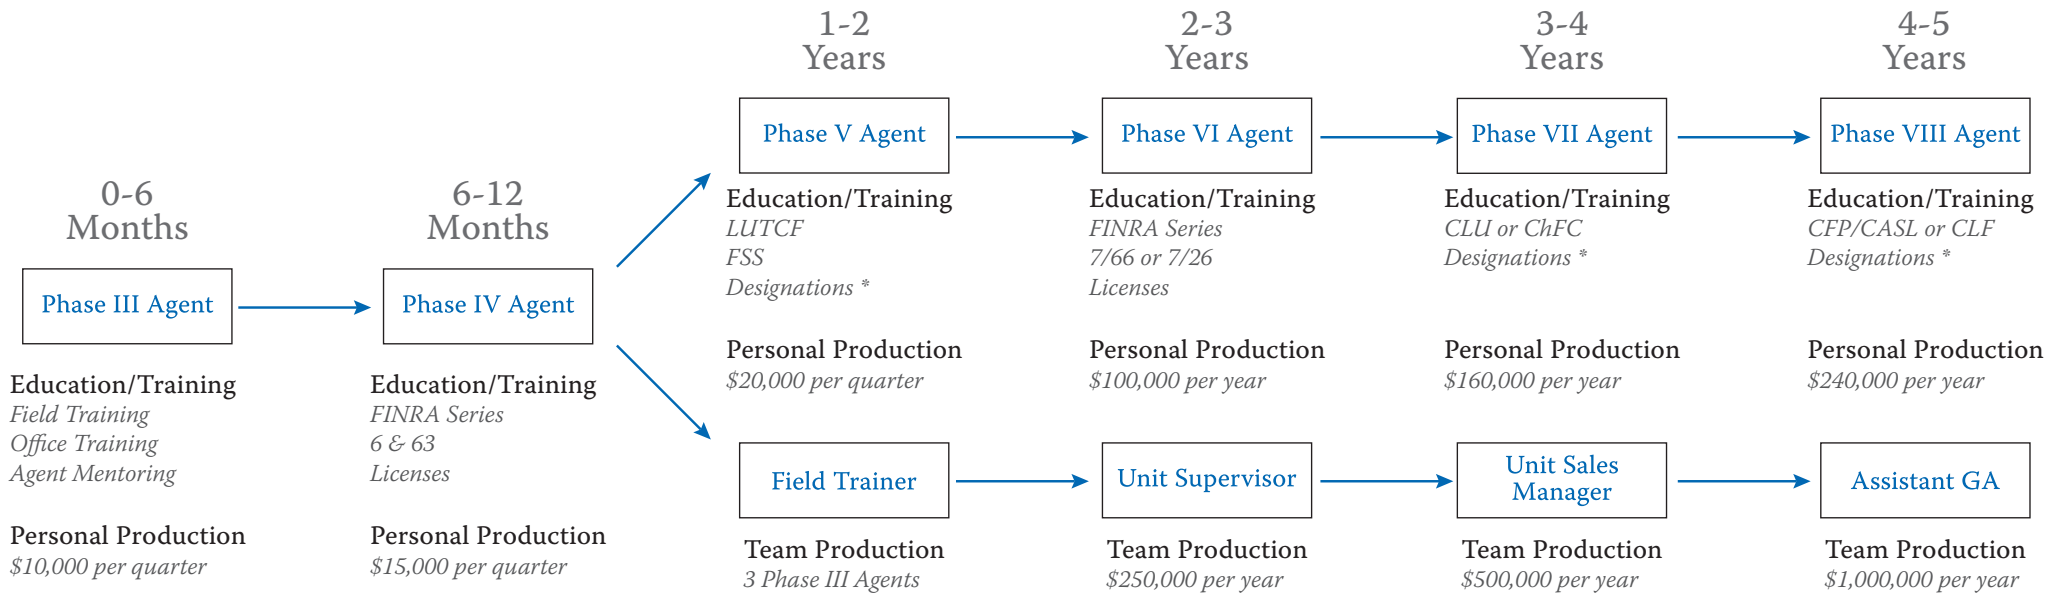

CAREER PATH

* Designations offered through The American College

5+ Years

PARTNER

Personal Production
\$300,000 per year

Team Production
\$1,500,000 per year

Education/Training
MSM or MSFS
Designations *

MILLANG FINANCIAL GROUP, LLC.